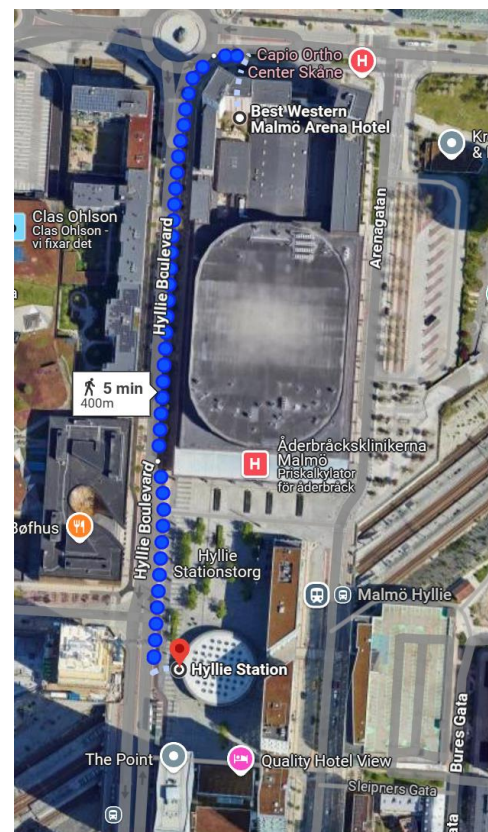

Walking from Malmö Hyllie station to Arena Hotel

The first stop after Copenhagen Airport is Malmö *Hyllie Station*. Take the escalator up, cross the square *Hyllie Stationstorg* and follow the *Hyllie Boulevard* north one block and you will find the entrance to *Best Western Malmö Arena Hotel* around the corner. The registration opens at 14.00 on November 15th.

The afternoon session will be held at a different hotel - Quality Hotel View (in the bottom of the picture to the right).